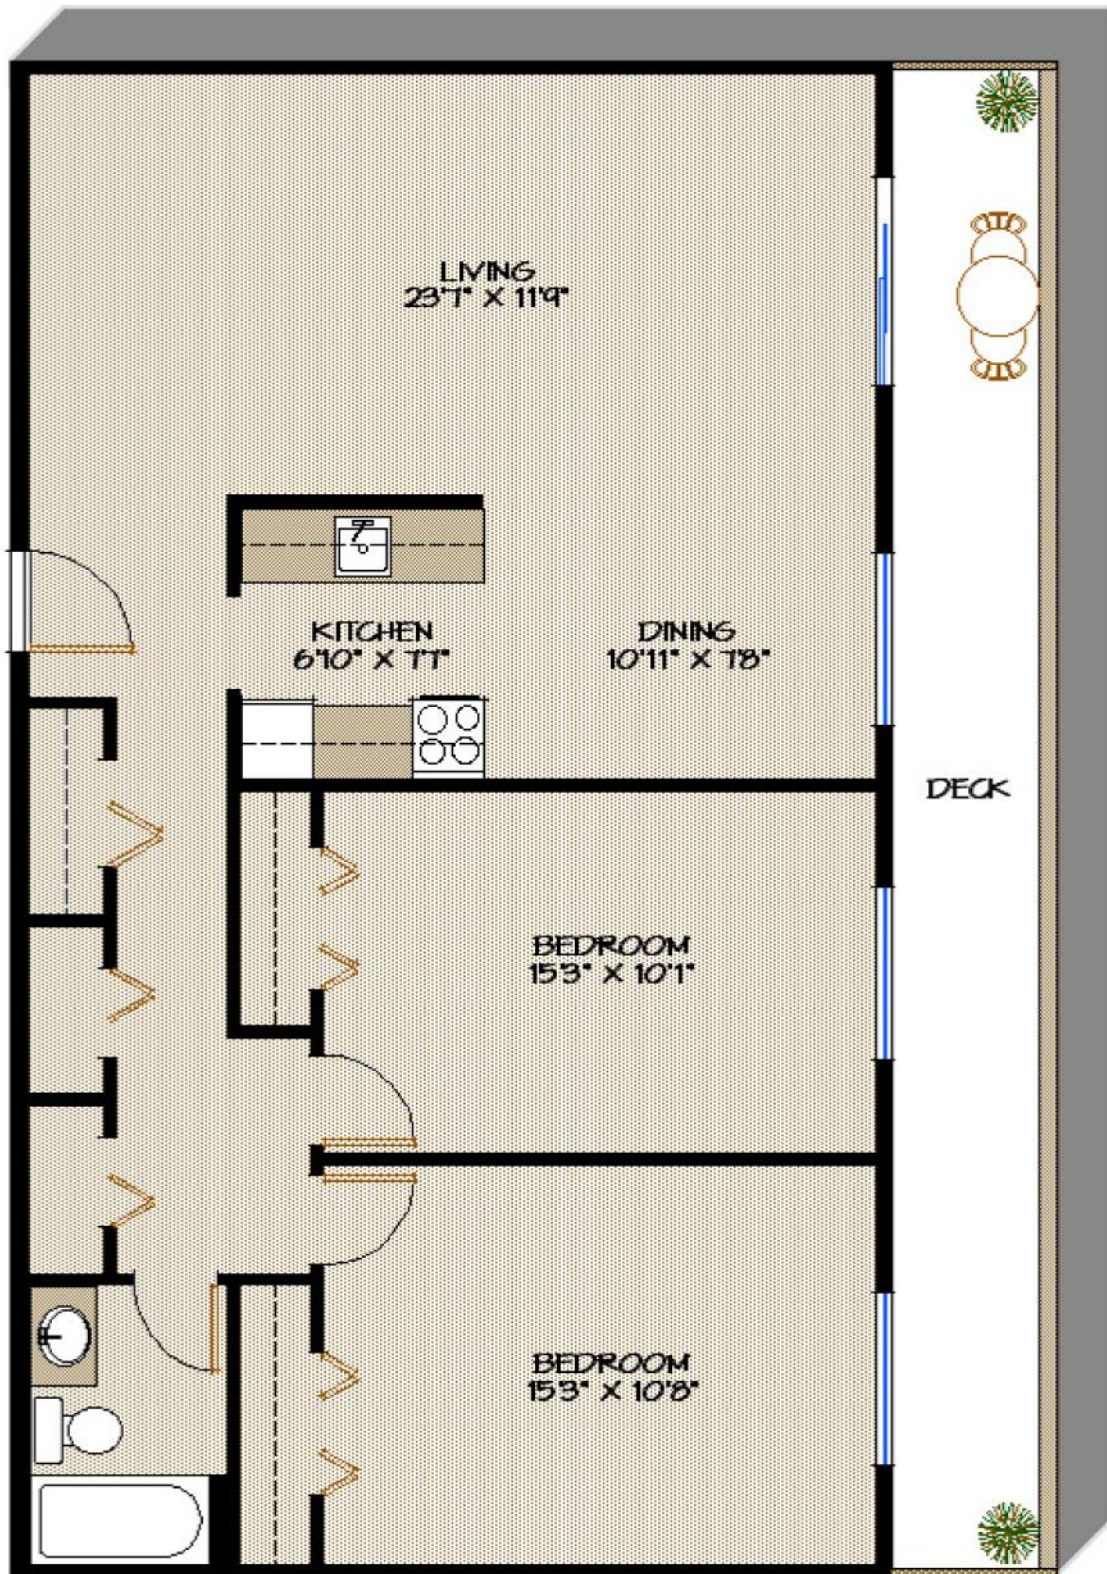

SCALE

EVERGREEN PLACE
 6920 GILLEY AVE, BURNABY, BC
 2 BEDROOM SUITE - 1042 SF

ROOM LAYOUTS, AREAS AND DIMENSIONS
 ARE APPROXIMATE AND VARY BY SUITE